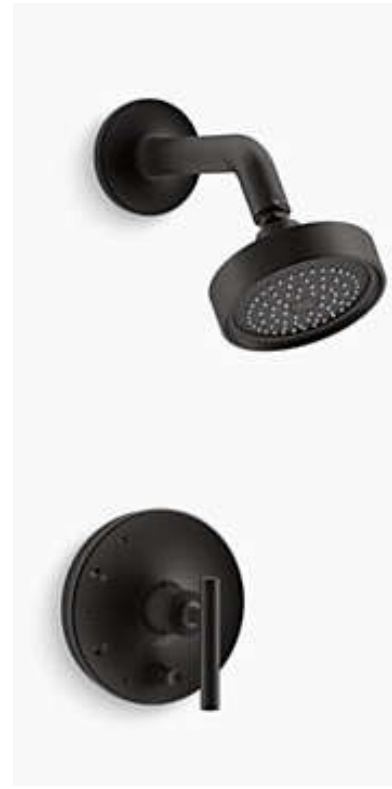

KOHLER VEIL VESSEL

COUNTERTOP

TOILET

VANITY CABINET

SHOWER WALLS

COUNTERTOP

FLOOR TILE

WYNDHAM JUNO 63" TUB

KUZCO BHUTAN 18" H

KOHLER PURIST, CHROME

VANITY CABINET

COUNTERTOP

SHOWER WALL ACCENT TILE

UNDERScore 60X30

FLOOR & WALL TILE

VANITY CABINET

MODERN FORMS CLOUD 36"

COUNTERTOP

SHOWER WALL TILE LOOK BIANCO

FLOOR TILE OTTIMO LENGHE

VANITY CABINET

COUNTERTOP

WHITE MATTE 12X24
VERTICAL SHOWER WALLS

PORCELANOSA KRION
WHITE 60X32 SHOWER PAN

FLOOR TILE: PORCELANOSA BOSTON STONE

INSPIRATION

VANITY CABINET

COUNTERTOP

KOHLER CRUE PULL OUT FAUCET

FLOOR TILE

KRAUS 24" LAUNDRY SINK
16 GAUGE STAINLESS, 12" DEPTH

30" REFRIGERATOR + 18" FREEZER COLUMNS
BUILT IN, PANEL READY