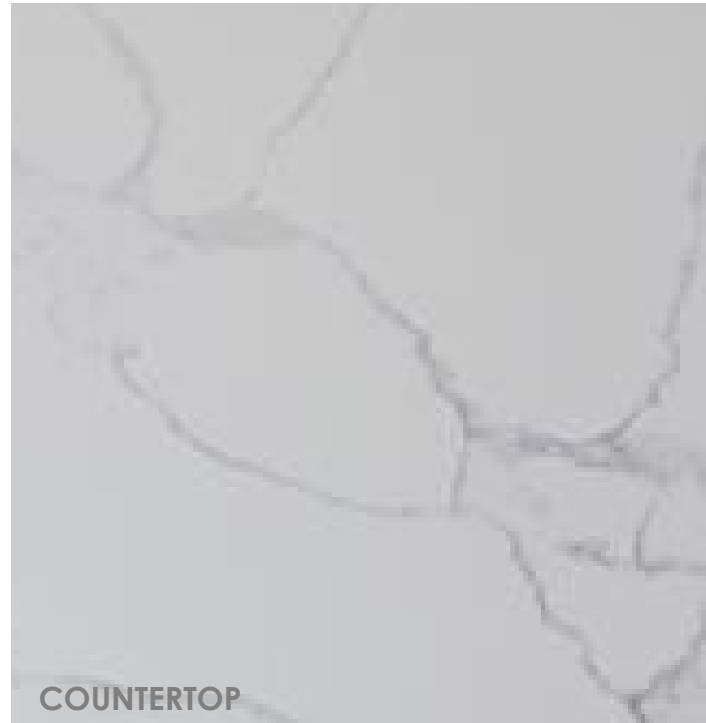

KOHLER VEIL VESSEL

COUNTERTOP

TOILET

VANITY CABINET

SHOWER WALLS

COUNTERTOP

FLOOR TILE

WYNDHAM JUNO 63" TUB