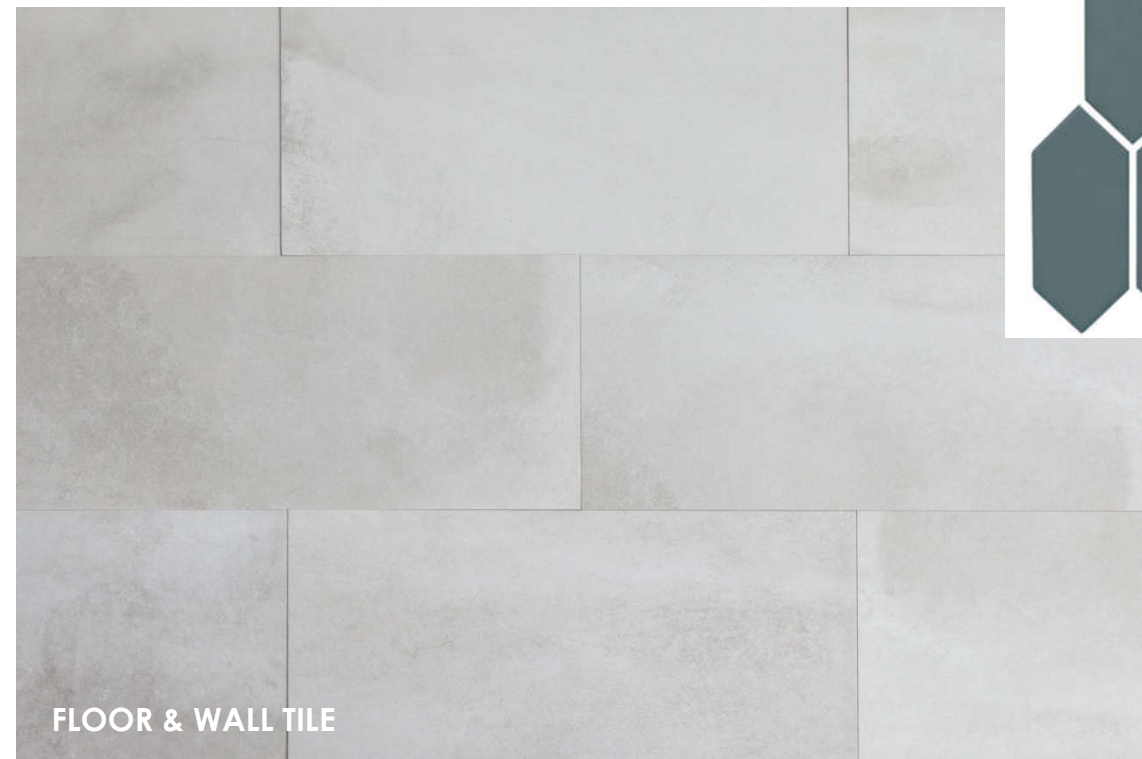

KUZCO BHUTAN 18" H

KOHLER PURIST, CHROME

VANITY CABINET

COUNTERTOP

SHOWER WALL ACCENT TILE

UNDERScore 60X30

FLOOR & WALL TILE

VANITY CABINET