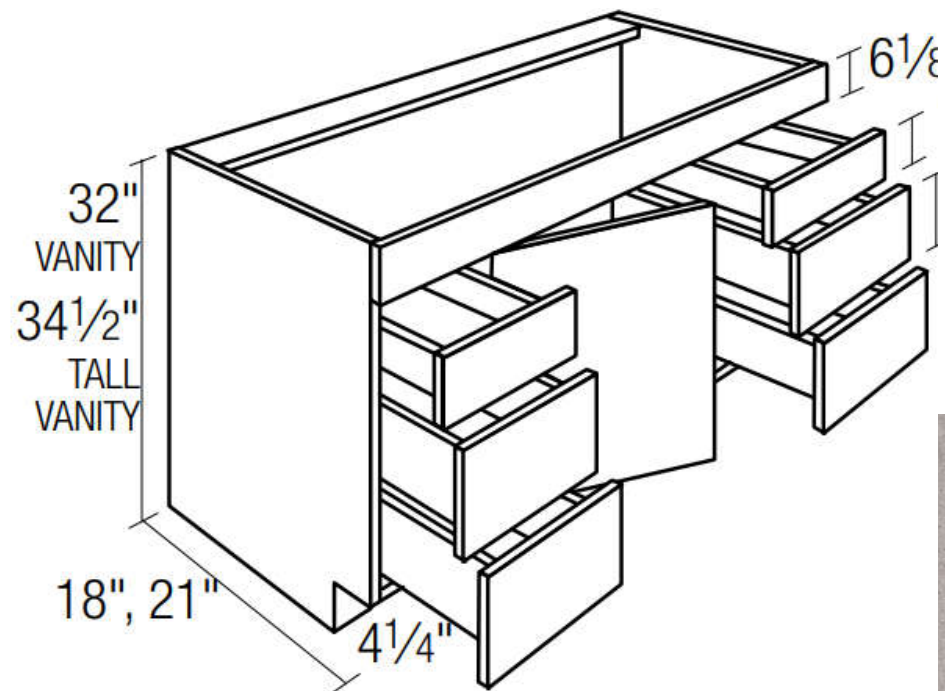

MODERN FORMS CLOUD 36"

COUNTERTOP

SHOWER WALL TILE LOOK BIANCO

FLOOR TILE OTTIMO LENGHE

VANITY CABINET

COUNTERTOP

WHITE MATTE 12X24
VERTICAL SHOWER WALLS

PORCELANOSA KRION
WHITE 60X32 SHOWER PAN