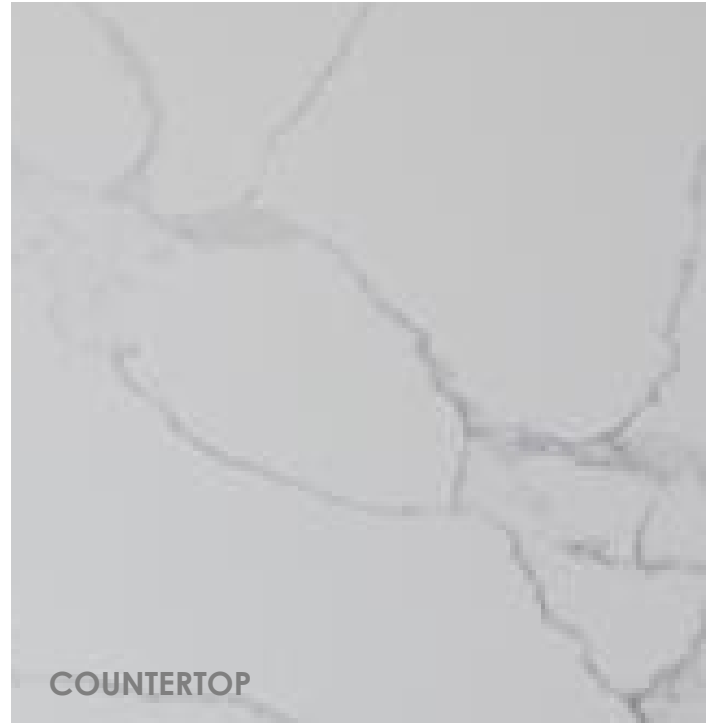

3.5 X 12 GLASS TILE,
STACKED PATTERN

KOHLER PARALLEL

KOHLER UNDERMOUNT SINK

COUNTERTOP

VANITY CABINET

COUNTERTOP

ONA WALL TILE

FLOOR & WALL TILE (SION GRAY NATURE)