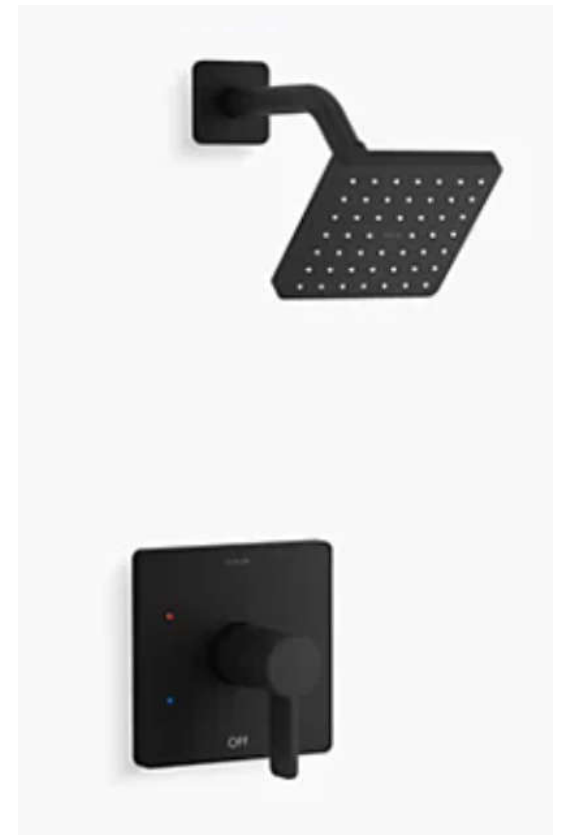

SHOWER WALL TILE: PORCELANOSA KENT, WHITE GLOSS