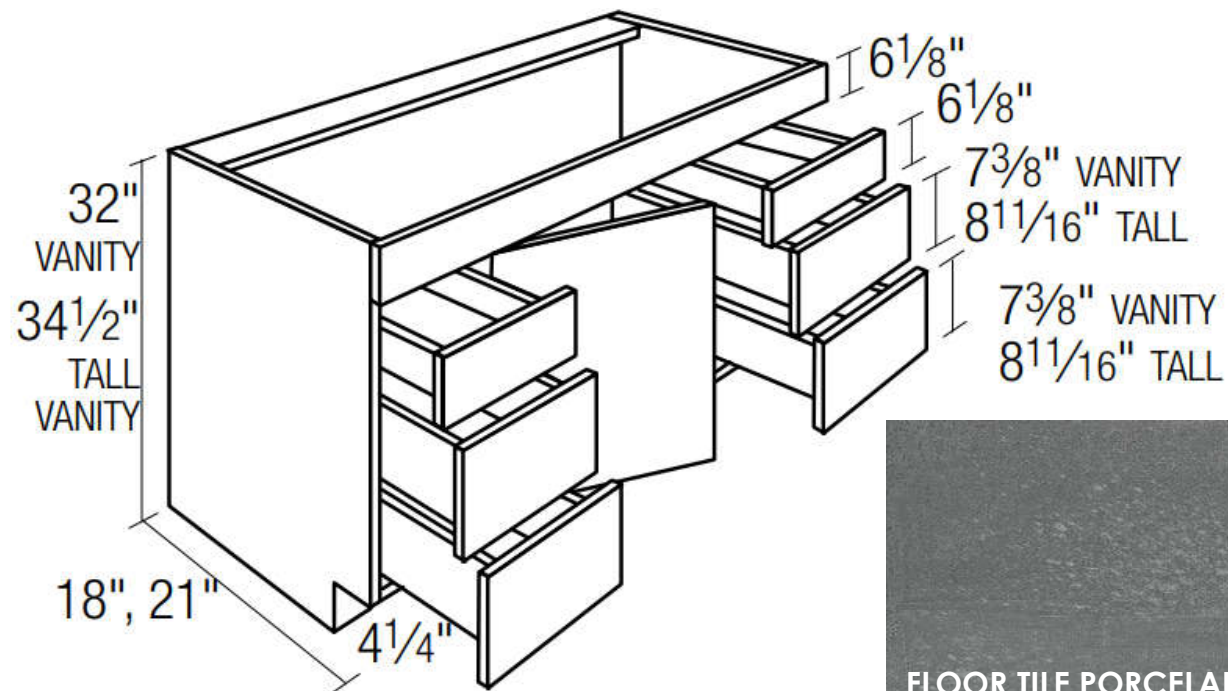

VANITY CABINET

MODERN FORMS CLOUD 36"

COUNTERTOP

SHOWER WALL TILE: PORCELANOSA KENT, WHITE GLOSS

FLOOR TILE PORCELANOSA DEEP GRAY

VANITY CABINET

COUNTERTOP

WHITE MATTE 12X24
VERTICAL SHOWER WALLS