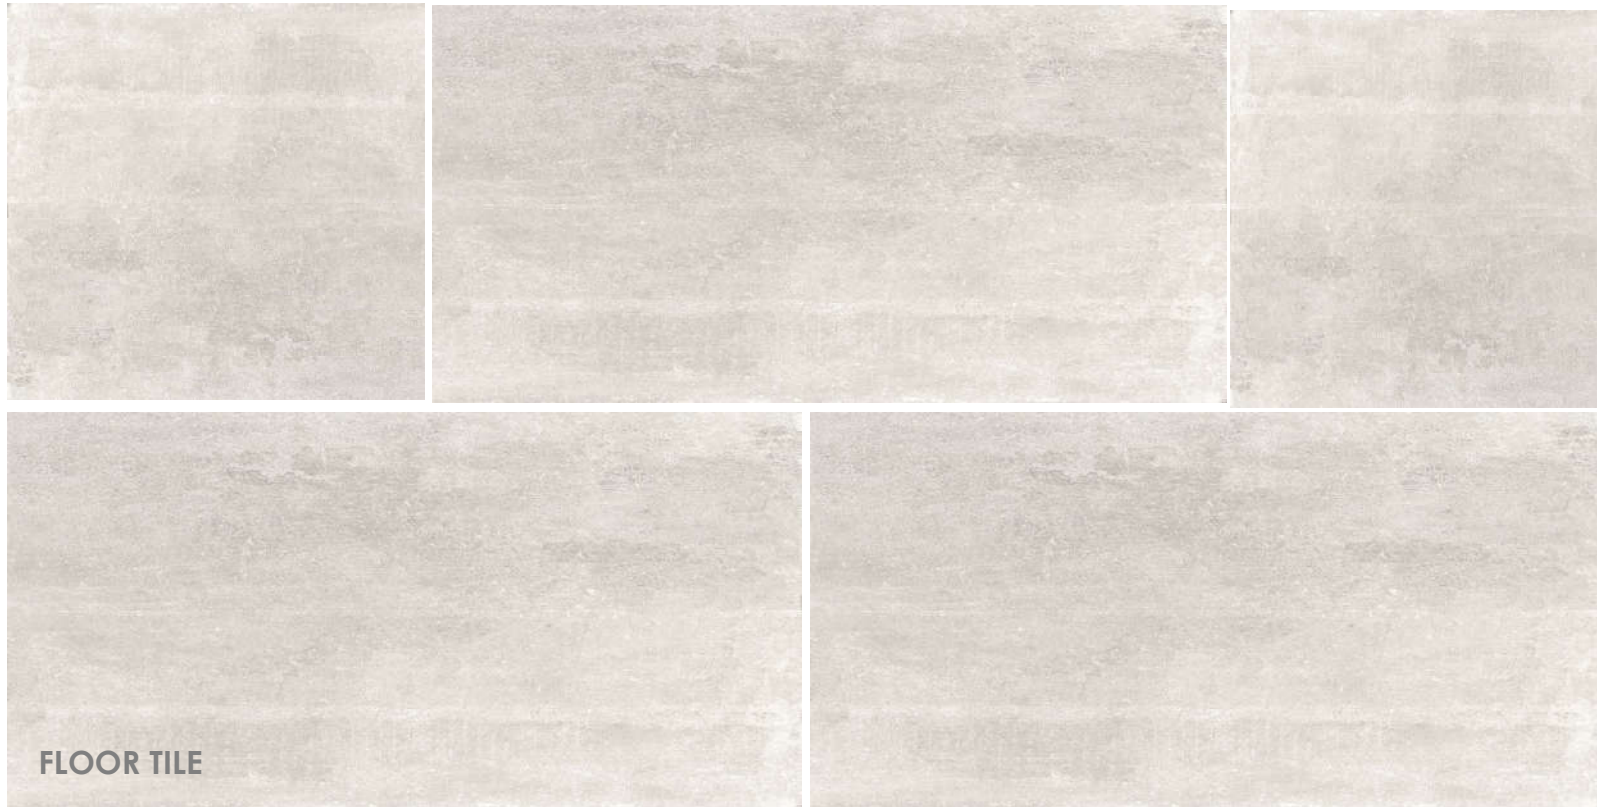

PORCELANOSA KRION
WHITE 60X32 SHOWER PAN

FLOOR TILE: PORCELANOSA BOSTON STONE

INSPIRATION

VANITY CABINET

COUNTERTOP

FLOOR TILE

KOHLER CRUE PULL OUT FAUCET

KRAUS 24" LAUNDRY SINK
16 GAUGE STAINLESS, 12" DEPTH