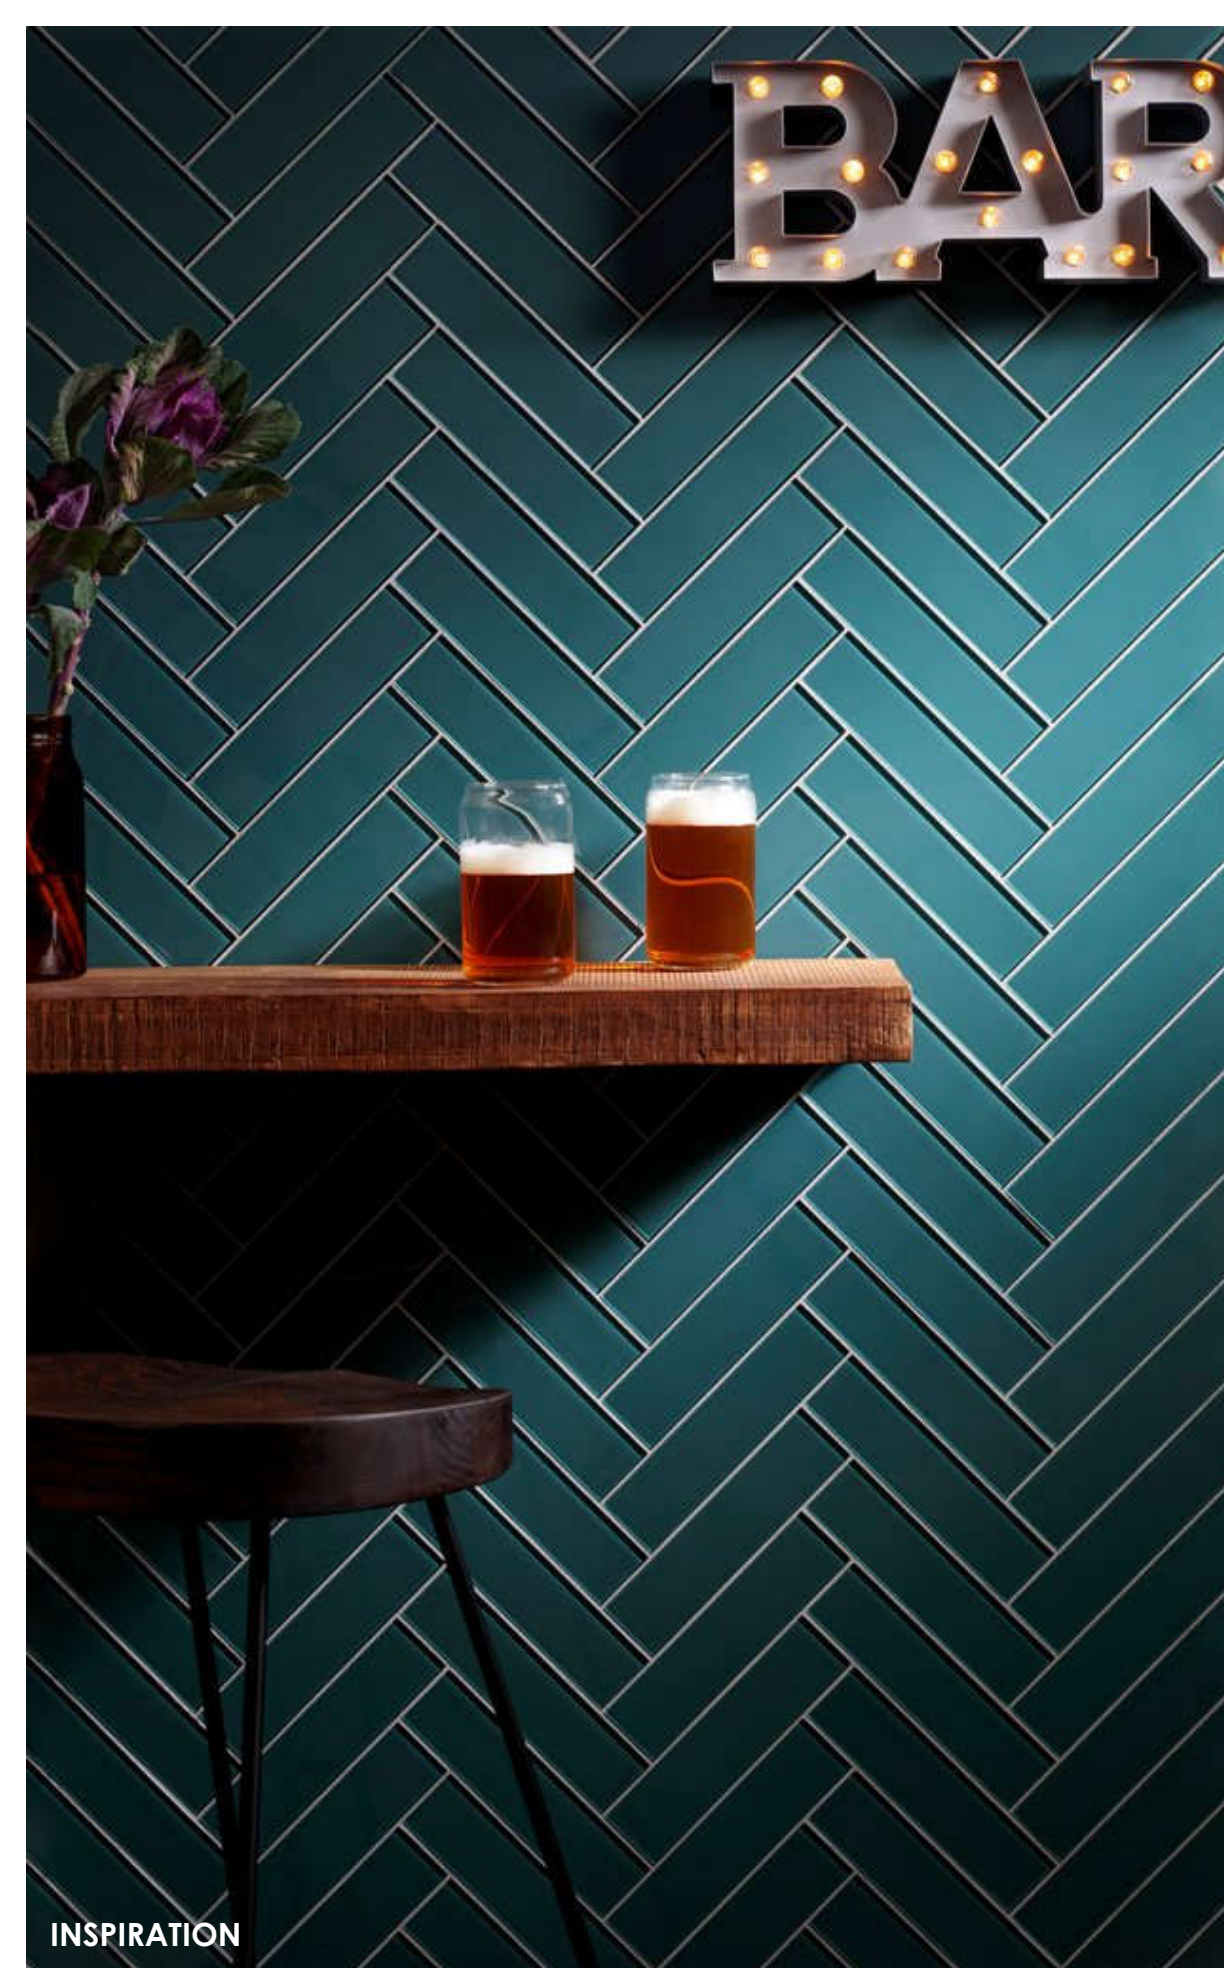

COUNTERTOP

ONA WALL TILE

INSPIRATION