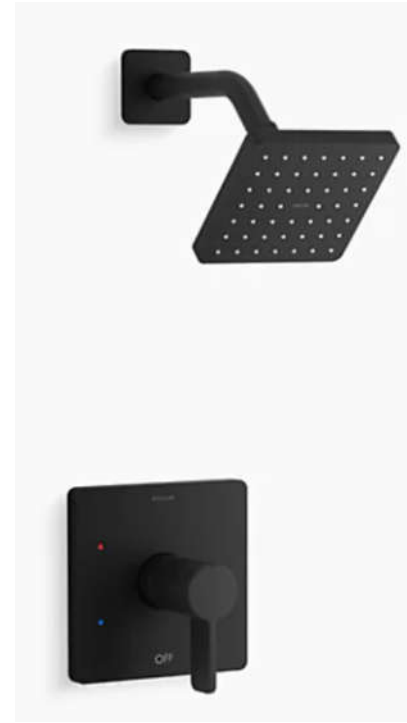

WYNDHAM CARISSA 60" TUB

KUZCO CHUTE SCONCE

KOHLER PARALLEL, BLACK

VANITY CABINET

COUNTERTOP

FLOOR TILE

WALL TILE

UNDERScore 60X30

VANITY CABINET

MODERN FORMS CLOUD 36"

COUNTERTOP

SHOWER WALL TILE: PORCELANOSA KENT, WHITE GLOSS

FLOOR TILE PORCELANOSA DEEP GRAY

VANITY CABINET

COUNTERTOP

WHITE MATTE 12X24
VERTICAL SHOWER WALLS