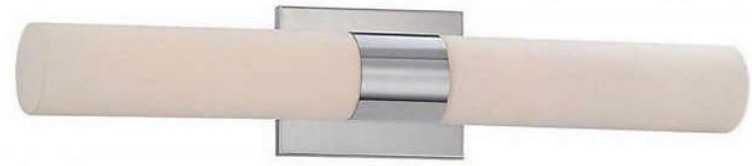

GRAPHITE GLOSS BACKSPLASH

COUNTERTOP

CABINETS

BRIZO LITZE STAINLESS

BLANCO SILGRANITE SINGLE BOWL

FINGER PULL HARDWARE

INSPIRATION

KOHLER PARALLEL WALL MOUNT  
WIDESPREAD FAUCET

KOHLER VEIL VESSEL

BACKSPLASH TILE: STRATOS GLOSS 3.5 X 12

COUNTERTOP

VANITY CABINET

COUNTERTOP

FLOOR & WALL TILE

WYNDHAM CARISSA 60" TUB

KUZCO MOTIF PENDANTS

KOHLER PARALLEL, CHROME

VANITY CABINET

COUNTERTOP

SHOWER WALL TILE CRAYON SMOKE

FLOOR TILE JAZZ AGE LOUIS PLANKS

VANITY CABINET

MODERN FORMS CLOUD 36"

COUNTERTOP