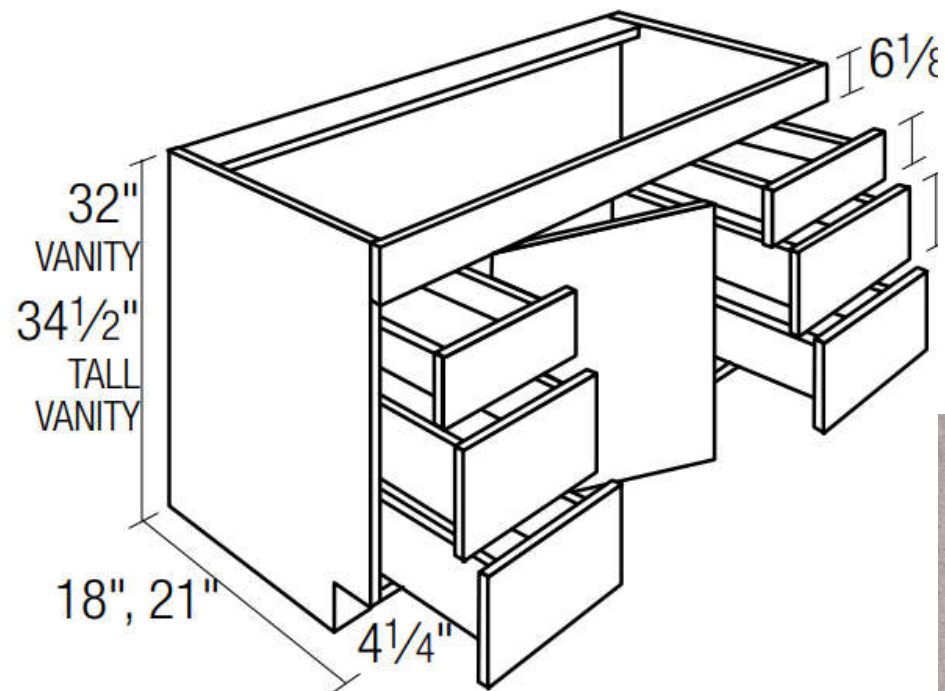

FLOOR TILE PORCELANOSA DEEP LIGHT GRAY