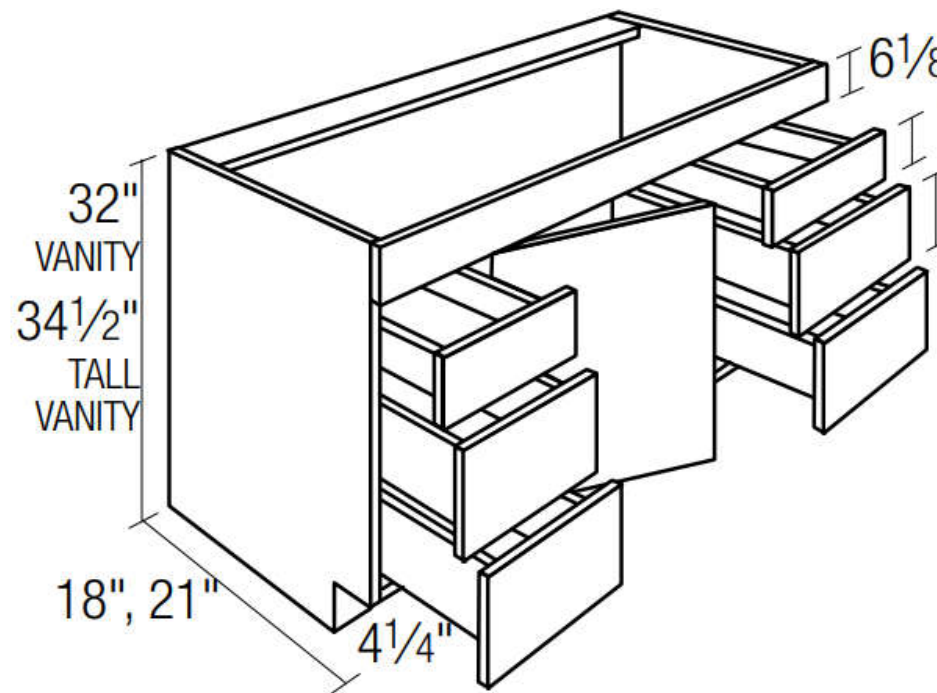

KOHLER PARALLEL, CHROME

VANITY CABINET

COUNTERTOP

SHOWER WALL TILE CRAYON SMOKE

FLOOR TILE JAZZ AGE LOUIS PLANKS

VANITY CABINET

MODERN FORMS CLOUD 36"

COUNTERTOP