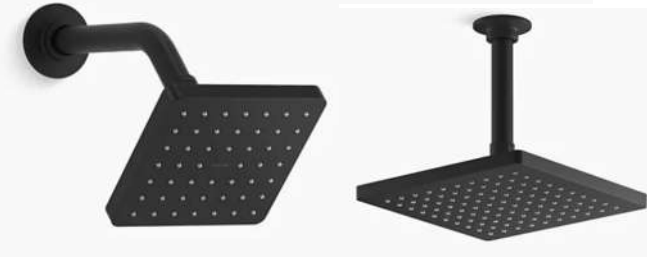

COUNTERTOP

CRAYON SMOKE

CABINETS

BRIZO LITZE STAINLESS

BLANCO SILGRANITE SINGLE BOWL

FINGER PULL HARDWARE

INSPIRATION

BACKSPLASH TILE: PURE SILK GLOSS 3.5 X 12

KOHLER PARALLEL WALL MOUNT

ELECTRIC LIGHTED MIRROR

WALL TO WALL INTEGRATED COUNTERTOP W/ RAMP DRAIN SINK

VANITY CABINET

COUNTERTOP

KUZCO CHUTE SCONCE

FLOOR & WALL TILE

WYNDHAM CARISSA 60" TUB

KOHLER PARALLEL, BLACK

VANITY CABINET

COUNTERTOP

FLOOR TILE

WALL TILE

UNDERScore 60X30

VANITY CABINET

MODERN FORMS CLOUD 36"

COUNTERTOP

SHOWER WALL TILE: CLOUD BLEND HEX

FLOOR & WALL TILE PORCELANOSA BALTIMORE

VANITY CABINET

COUNTERTOP

SHOWER WALL TILE: PORCELANOSA KENT, WHITE GLOSS

FLOOR TILE

PORCELANOSA KRION WHITE 60X32 SHOWER PAN