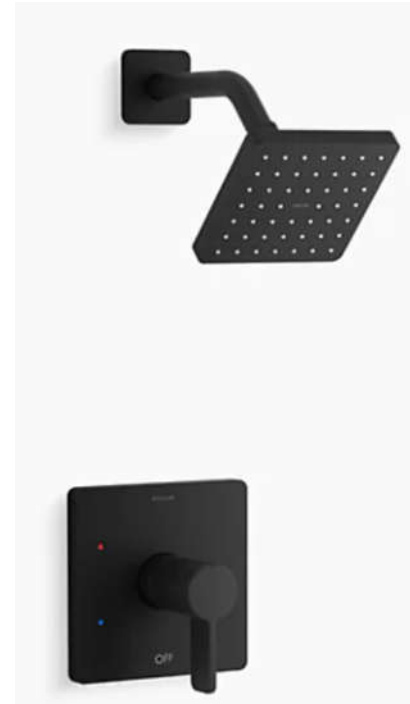

COUNTERTOP

CRAYON SMOKE

CABINETS

BRIZO LITZE STAINLESS

BLANCO SILGRANITE SINGLE BOWL

FINGER PULL HARDWARE

INSPIRATION

BACKSPLASH TILE: PURE SILK GLOSS 3.5 X 12

KOHLER PARALLEL WALL MOUNT

ELECTRIC LIGHTED MIRROR

WALL TO WALL INTEGRATED COUNTERTOP W/ RAMP DRAIN SINK

VANITY CABINET

COUNTERTOP

KUZCO CHUTE SCONCE

FLOOR & WALL TILE

WYNDHAM CARISSA 60" TUB

COUNTERTOP

SHOWER WALL TILE: CLOUD BLEND HEX

FLOOR & WALL TILE PORCELANOSA BALTIMORE

VANITY CABINET

COUNTERTOP

SHOWER WALL TILE: PORCELANOSA KENT, WHITE GLOSS

FLOOR TILE

PORCELANOSA KRION WHITE 60X32 SHOWER PAN

INSPIRATION

VANITY CABINET

COUNTERTOP

KOHLER CRUE PULL OUT FAUCET

FLOOR TILE

KRAUS 24" LAUNDRY SINK
16 GAUGE STAINLESS, 12" DEPTH

30" REFRIGERATOR + 18" FREEZER COLUMNS
BUILT IN, PANEL READY

24" STAINLESS GLASS DUAL
ZONE WINE REFRIGERATOR