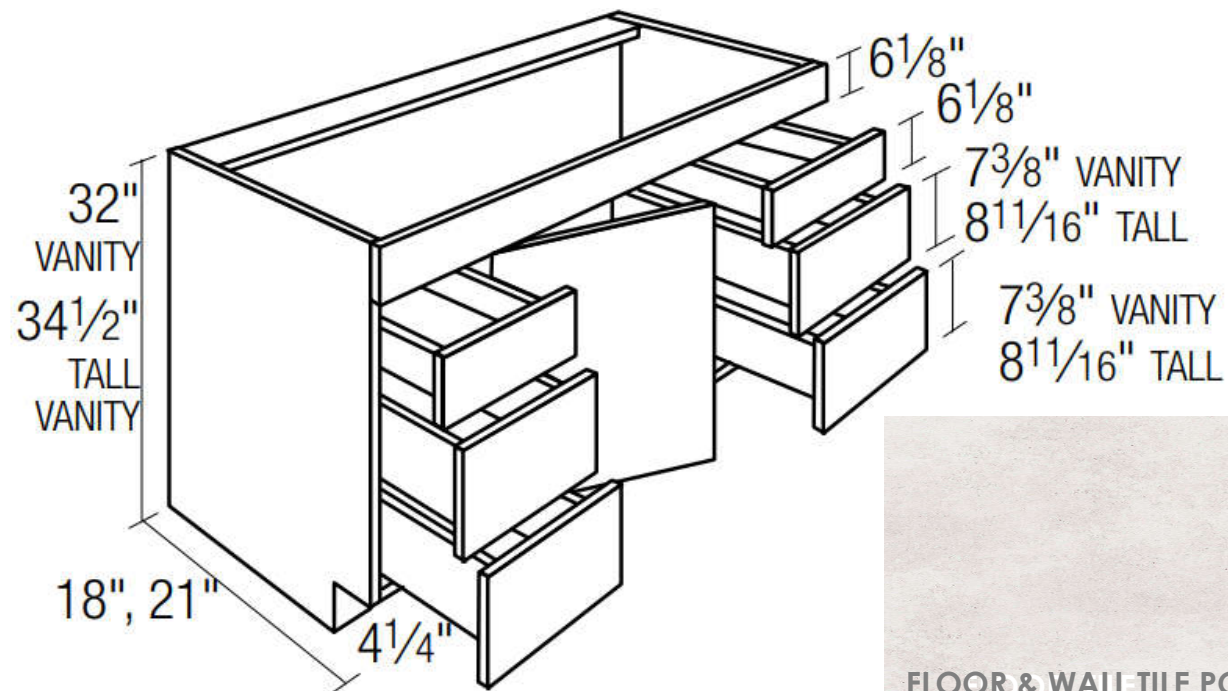

FLOOR & WALL TILE PORCELANOSA BALTIMORE