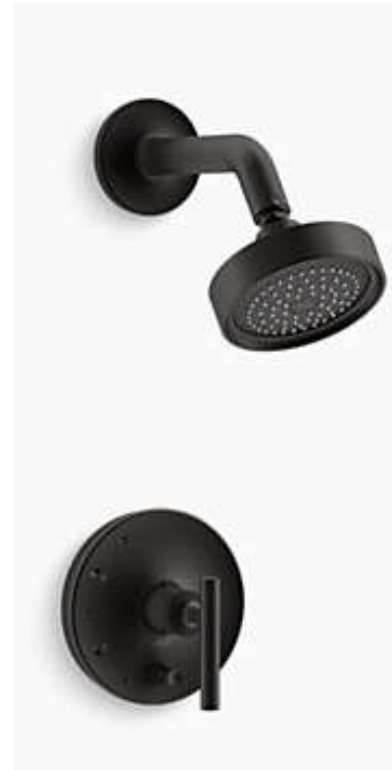

BRIZO LITZE STAINLESS

COUNTERTOP

ARASHI BLUE BACKSPLASH

CABINETS

BLANCO SILGRANITE SINGLE BOWL

FINGER PULL HARDWARE

INSPIRATION

VANITY CABINET

KOHLER PURIST, CHROME

WYNDHAM CARISSA 60" TUB

VANITY CABINET

COUNTERTOP

FLOOR TILE

SHOWER WALL TILE: PORCELANOSA
KENT, WHITE GLOSS

UNDERScore 60X30

VANITY CABINET

MODERN FORMS CLOUD 36"

COUNTERTOP

SHOWER WALL TILE REMEDY ZEN
HERRINGBONE PATTERN

FLOOR TILE OTTIMO LENGHE

VANITY CABINET

COUNTERTOP

SHOWER WALL TILE: PORCELANOSA KENT, WHITE GLOSS

PORCELANOSA KRION WHITE 60X32 SHOWER PAN

FLOOR TILE

INSPIRATION

VANITY CABINET

COUNTERTOP

KOHLER CRUE PULL OUT FAUCET

FLOOR TILE

KRAUS 24" LAUNDRY SINK
16 GAUGE STAINLESS, 12" DEPTH

30" REFRIGERATOR + 18" FREEZER COLUMNS
BUILT IN, PANEL READY