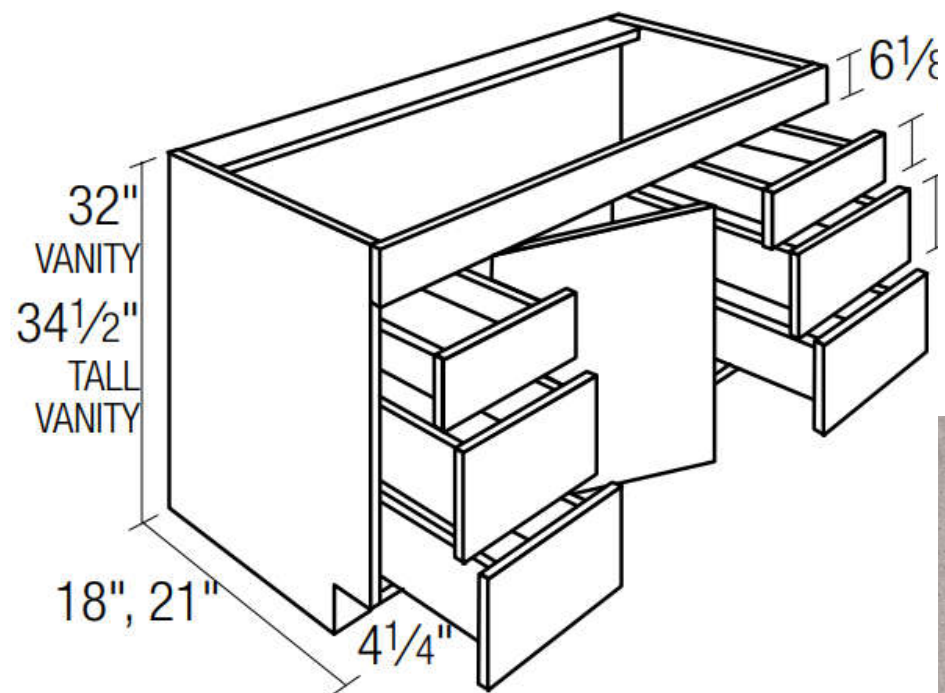

MODERN FORMS CLOUD 36"

COUNTERTOP

SHOWER WALL TILE REMEDY ZEN
HERRINGBONE PATTERN

FLOOR TILE OTTIMO LENGHE

VANITY CABINET

COUNTERTOP

SHOWER WALL TILE: PORCELANOSA KENT, WHITE GLOSS

PORCELANOSA KRION WHITE 60X32 SHOWER PAN