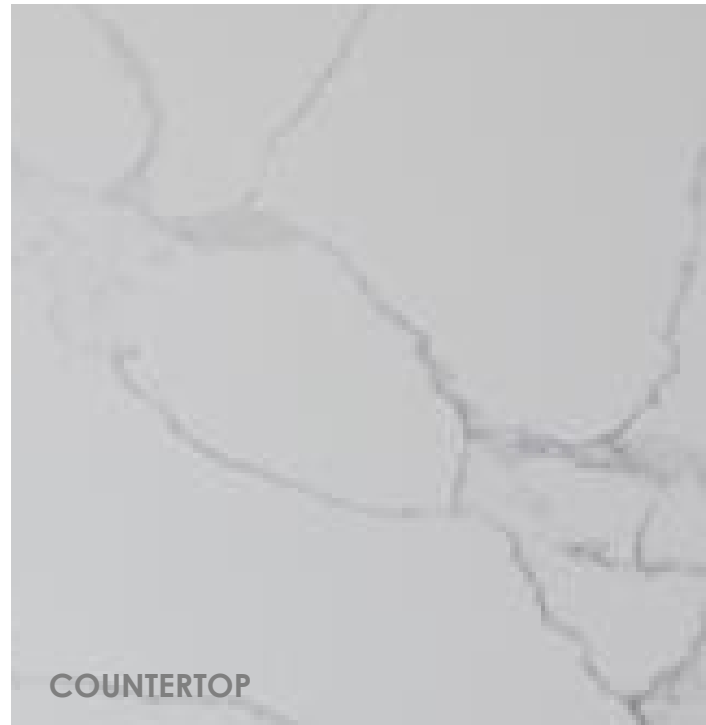

3.5 X 12 GLASS TILE,
PALMS PATTERN

KOHLER PURIST
WALLMOUNT FAUCET

KOHLER UNDERMOUNT SINK

COUNTERTOP

VANITY CABINET

COUNTERTOP

FLOOR & WALL TILE (SION WHITE NATURE)

KUZCO BHUTAN 18" H