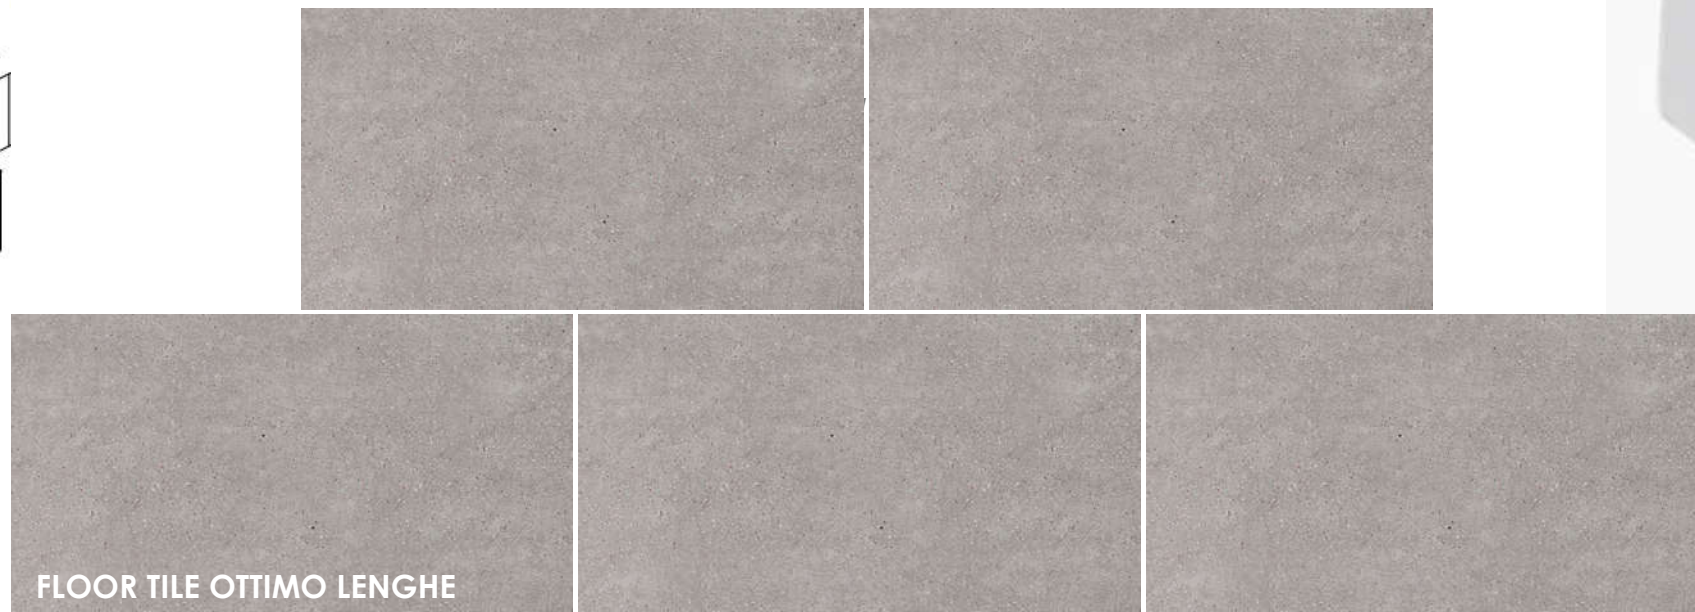

SHOWER WALL TILE REMEDY ZEN
HERRINGBONE PATTERN

FLOOR TILE OTTIMO LENGHE