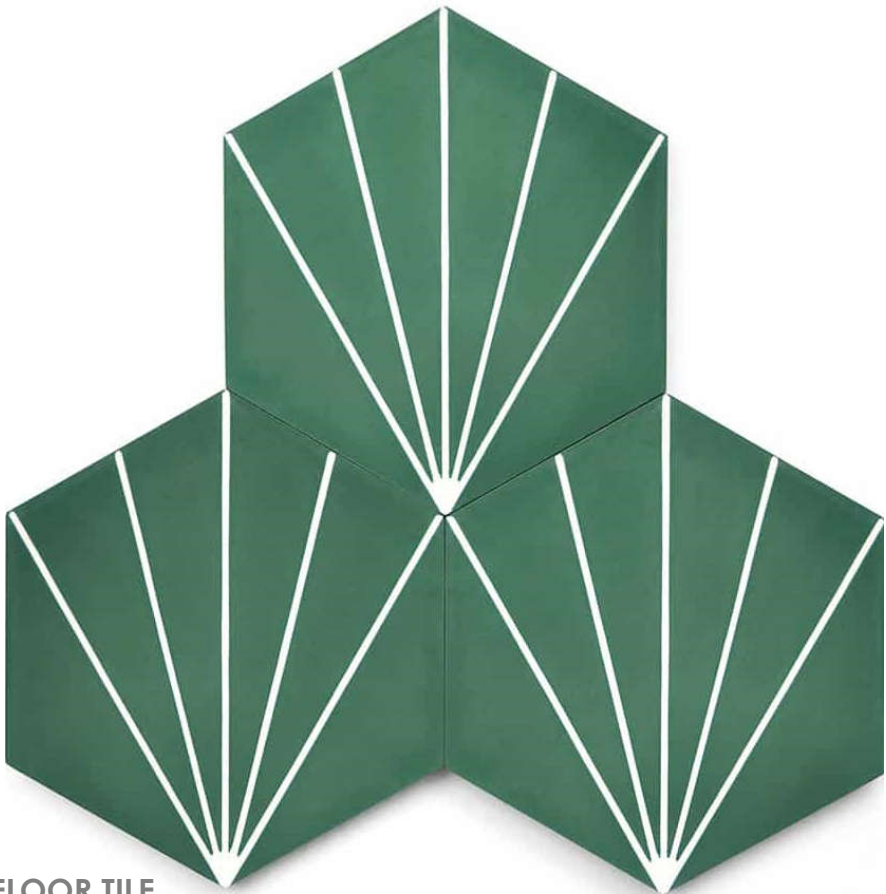

3.5 X 12 GLASS TILE,
PALMS PATTERN

KOHLER PURIST
WALLMOUNT FAUCET

KOHLER UNDERMOUNT SINK

COUNTERTOP

VANITY CABINET

COUNTERTOP

FLOOR & WALL TILE (SION WHITE NATURE)

KUZCO BHUTAN 18" H

KOHLER PURIST, CHROME

WYNDHAM CARISSA 60" TUB

VANITY CABINET

COUNTERTOP

FLOOR TILE

SHOWER WALL TILE: PORCELANOSA
KENT, WHITE GLOSS

UNDERScore 60X30

VANITY CABINET

MODERN FORMS CLOUD 36"

COUNTERTOP

SHOWER WALL TILE REMEDY ZEN
HERRINGBONE PATTERN

FLOOR TILE OTTIMO LENGHE

VANITY CABINET

COUNTERTOP

SHOWER WALL TILE: PORCELANOSA KENT, WHITE GLOSS

PORCELANOSA KRION WHITE 60X32 SHOWER PAN